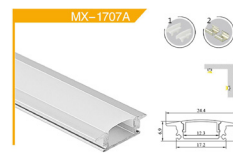

LED Strip and Aluminum Profile

LED Strip

LS16

2835 SMD LED strip
16w/m, 1800lm/m
WW,NW,CW colour available
IP20
High power for space lighting

NF06

LED Neon Flex strip
6w/m, 600lm/m
WW colour
IP65
Flexible for outdoor lighting
Miniture design 6mm x 6mm
No profile required, comes with mounting clips

COB10

COB LED strip
10w/m, 1000lm/m
WW colour
IP20
dotless design for cabinet lighting

NFRGB

LED Neon RGB Flex strip
10w/m
RGB colour change
IP65
Flexible for outdoor lighting
Miniture design 10mm x 10mm
No profile required, comes with mounting clips

Aluminum Profile

MX-1509
15mm x 9mm
Recess and surface mount
Kitchen, wardrob, cabinet

MX-1616 curve
16mm x 16mm curved
Surface mount
Kitchen, wardrob, cabinet, shelf
toe-kick

MX-1707
17mm x 7mm
Recess mount
Kitchen, wardrob, cabinet