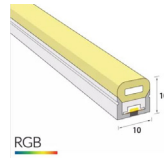

LED Strip and Aluminum Profile

LED Strip

LS16

2835 SMD LED strip
16w/m, 1800lm/m
WW,NW,CW colour available
IP20
High power for space lighting

NF06

LED Neon Flex strip
6w/m, 600lm/m
WW colour
IP65
Flexible for outdoor lighting
Miniture design 6mm x 6mm
No profile required, comes with mounting clips

COB10

COB LED strip
10w/m, 1000lm/m
WW colour
IP20
dotless design for cabinet lighting

NFRGB

LED Neon RGB Flex strip
10w/m
RGB colour change
IP65
Flexible for outdoor lighting
Miniture design 10mm x 10mm
No profile required, comes with mounting clips

Aluminum Profile

MX-1509
15mm x 9mm
Recess and surface mount
Kitchen, wardrob, cabinet

MX-1616 curve
16mm x 16mm curved
Surface mount
Kitchen, wardrob, cabinet, shelf
toe-kick

MX-1707
17mm x 7mm
Recess mount
Kitchen, wardrob, cabinet