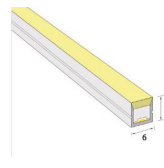

LED Strip and Aluminum Profile

LED Strip

LS16

2835 SMD LED strip
16w/m, 1800lm/m
WW,NW,CW colour available
IP20
High power for space lighting

NF06

LED Neon Flex strip
6w/m, 600lm/m
WW colour
IP65
Flexible for outdoor lighting
Miniture design 6mm x 6mm
No profile required, comes with mounting clips

COB10

COB LED strip
10w/m, 1000lm/m
WW colour
IP20
dotless design for cabinet lighting

NFRGB

LED Neon RGB Flex strip
10w/m
RGB colour change
IP65
Flexible for outdoor lighting
Miniture design 10mm x 10mm
No profile required, comes with mounting clips

Aluminum Profile

MX-1509
15mm x 9mm
Recess and surface mount
Kitchen, wardrob, cabinet

MX-1616 curve
16mm x 16mm curved
Surface mount
Kitchen, wardrob, cabinet, shelf
toe-kick

MX-1707
17mm x 7mm
Recess mount
Kitchen, wardrob, cabinet